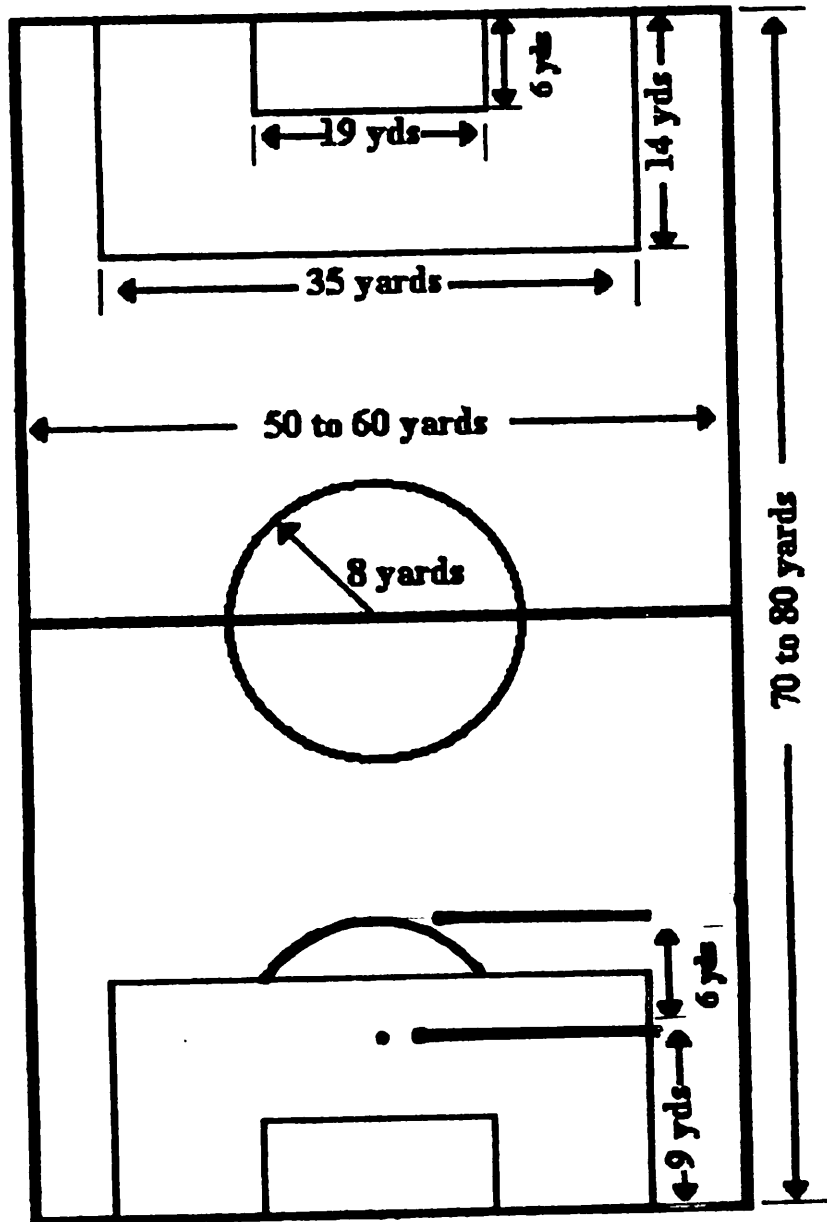

8 v 8 PLAYING FIELD DIMENSIONS

Ball:	#4
Goals:	21 feet wide by 7 feet high or 18 feet wide by 6 feet high
Field Size:	50-60 yards wide by 70-80 yards long
Center Circle:	8 yards in radius
Penalty Area:	14 yards by 35 yards
Goal Area:	6 yards by 19 yards
Penalty Spot:	9 yards and perpendicular from the midpoint of the goal.
Penalty Arc:	6 yards radius from the penalty spot